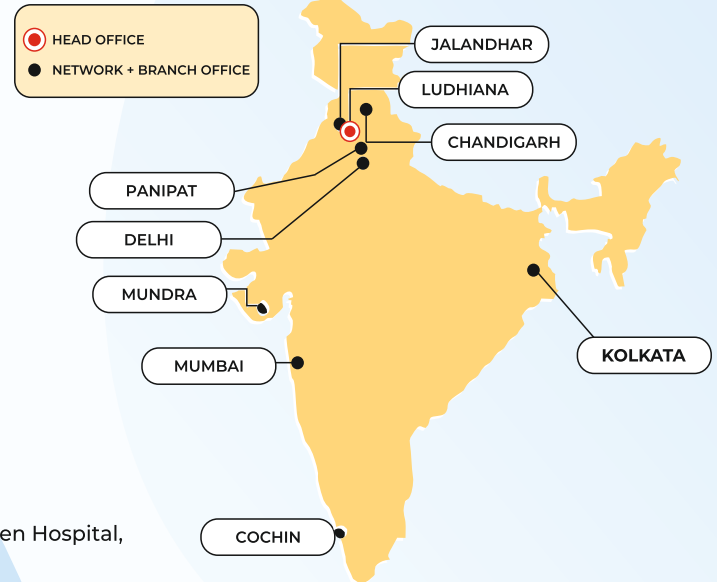

OUR OFFICES IN INDIA

LUDHIANA - HEAD OFFICE

Contact: Mr. Abhishek Dwivedi
Mobile: +91-99887-83035
Email: abhishek@vrlogistic.in
Address: 155, Venus House, St. No. 9,
Jeevan Nagar, Focal Point,
Ludhiana, Punjab 141 010
Tel No.: +91-161-5092380, 381